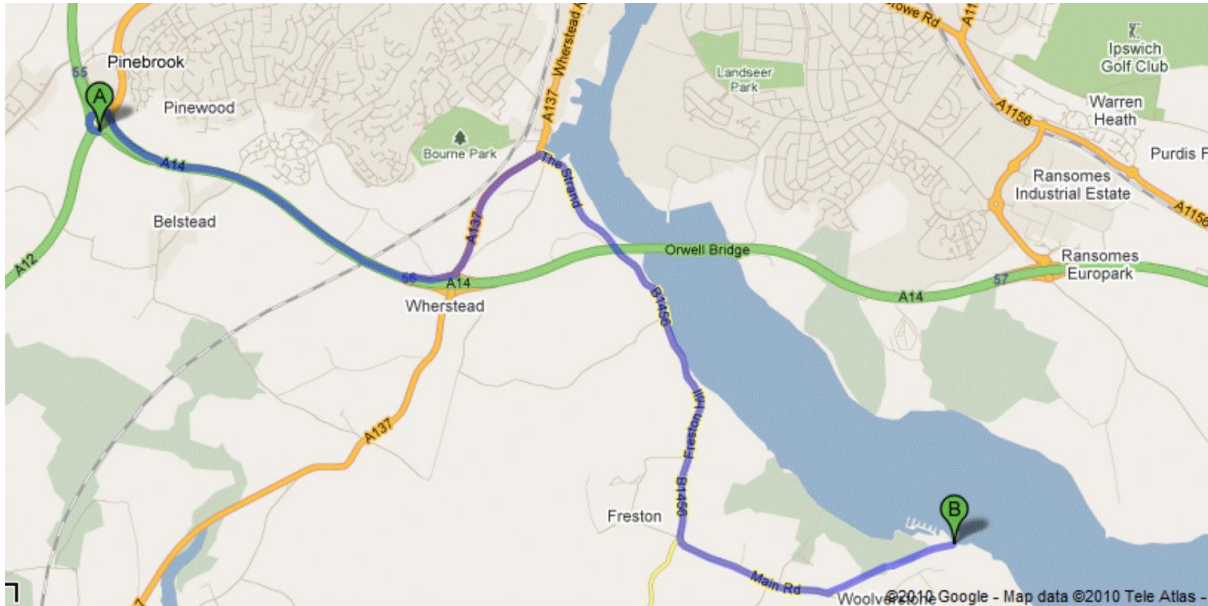

CA East Coast Rally 2024

Driving Directions

to the Rally Venue at Royal Harwich Yacht Club

Marina Drive, Woolverstone, Ipswich, IP9 1AT

Lat and Long: N52° 0.34' E001° 11.8'

National Grid Reference: TM 1952 3896

What.Three.Words location: lion.jumpy.chuckling

Directions from the A12 - A14 Junction

From “A”, the **A12 - A14** junction roundabout, head SE on the **A14** towards **Felixstowe and Lowestoft**.

After 2 miles at the first junction (no.56), take the sliproad to **A137** and **Ipswich Central**.

At the roundabout, take the second exit onto **A137** heading N to **Ipswich Central, Docks, Shotley, B1456**.

At the bottom of the hill at the roundabout, take the **2nd** exit heading SE onto **The Strand**, the **B1456** leaving Fox's on your left.

Continue to follow the B1456, going SE under the Orwell Bridge.

After approximately 2 miles, in Woolverstone village, take a concealed left turn opposite the brown sign to **Woolverstone Marina**.

After half a mile the Royal Harwich Yacht Club car park entrance is on the right, 50 yards before reaching the RHYC Club House at “B”.