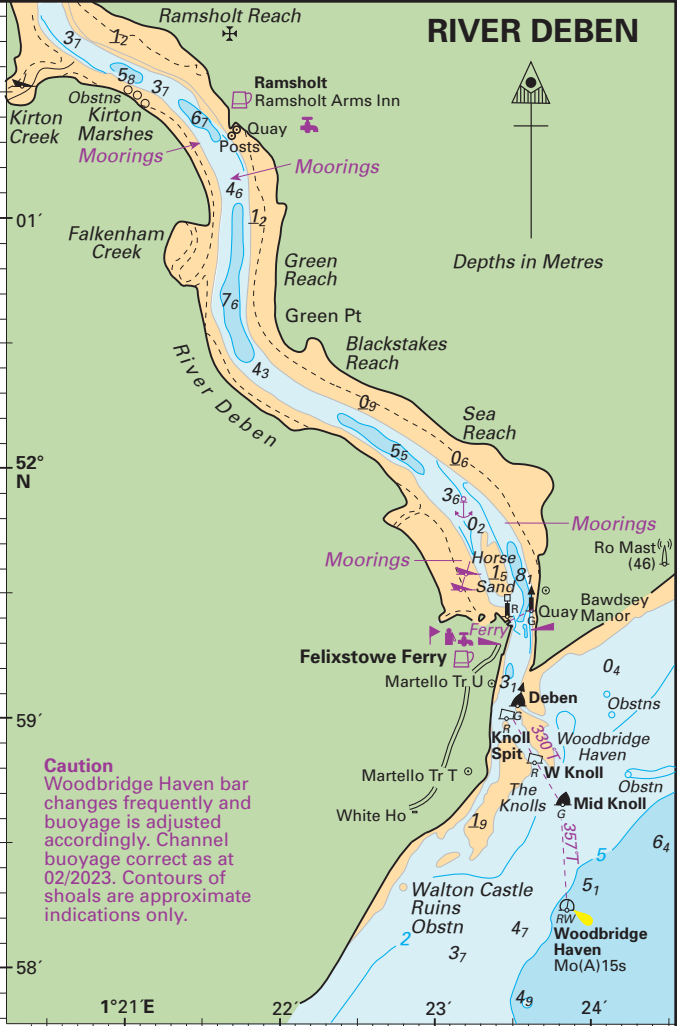

RIVER DEBEN

Ramsholt Reach

Kirton Creek
Kirton Marshes
Obstns
Moorings

Ramsholt
Ramsholt Arms Inn
Quay
Posts

Falkenham Creek

Green Reach
Green Pt

Blackstakes Reach

River Deben

Depths in Metres

Sea Reach

Moorings

Moorings

Ro Mast (46)

Bawdsey Manor

Felixstowe Ferry

Martello Tr. U

Deben

Obstns

Martello Tr. T

Knoll Spit
Woodbridge Haven

White Ho

The Knolls
W Knoll

Obstn

Mid Knoll

Woodbridge Haven
Mo(A)15s

1°21'E

22'

23'

24'

01'

52° N

59'